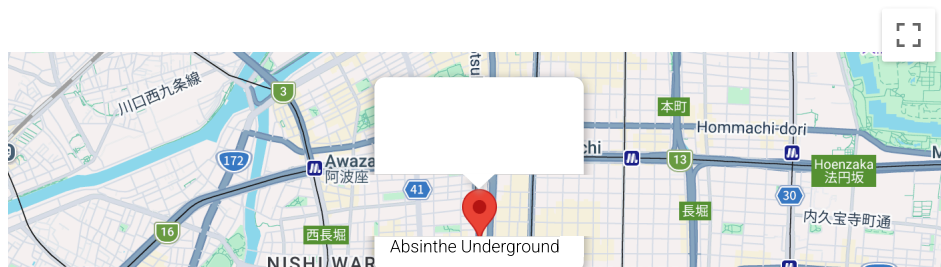

[All you can drink]

2,500yen for [WhyNot!? Members](#)

3,000yen for everyone else

* 500yen extra for Japanese men.

※Payment by cash only.

AREA

Osaka Shinsaibashi

PLACE

Absinthe Underground

ADDRESS

B1 AXIS SOUTH Yotsubashi Bldg, 1-2-27 Kitahorie, Nishi-ku, Osaka

大阪市西区北堀江1-2-27 AXIS SOUTH四ツ橋ビルB1F

TEL: 06-6643-9057

ACCESS

1 min. walk from Osaka Metro Yotsubashi Sta. Exit 6

3 min. walk from Osaka Metro Shinsaibashi Sta. Exit 7

[View larger map](#)

NOTICE

- Married people cannot join.
- Non-smoking event (separate smoking space at the venue)
- Minors under the age of 18 are not permitted.
- Photo ID is required.
- You can stay for FREE even after the party finish.
- [Birthday Special](#) is available.